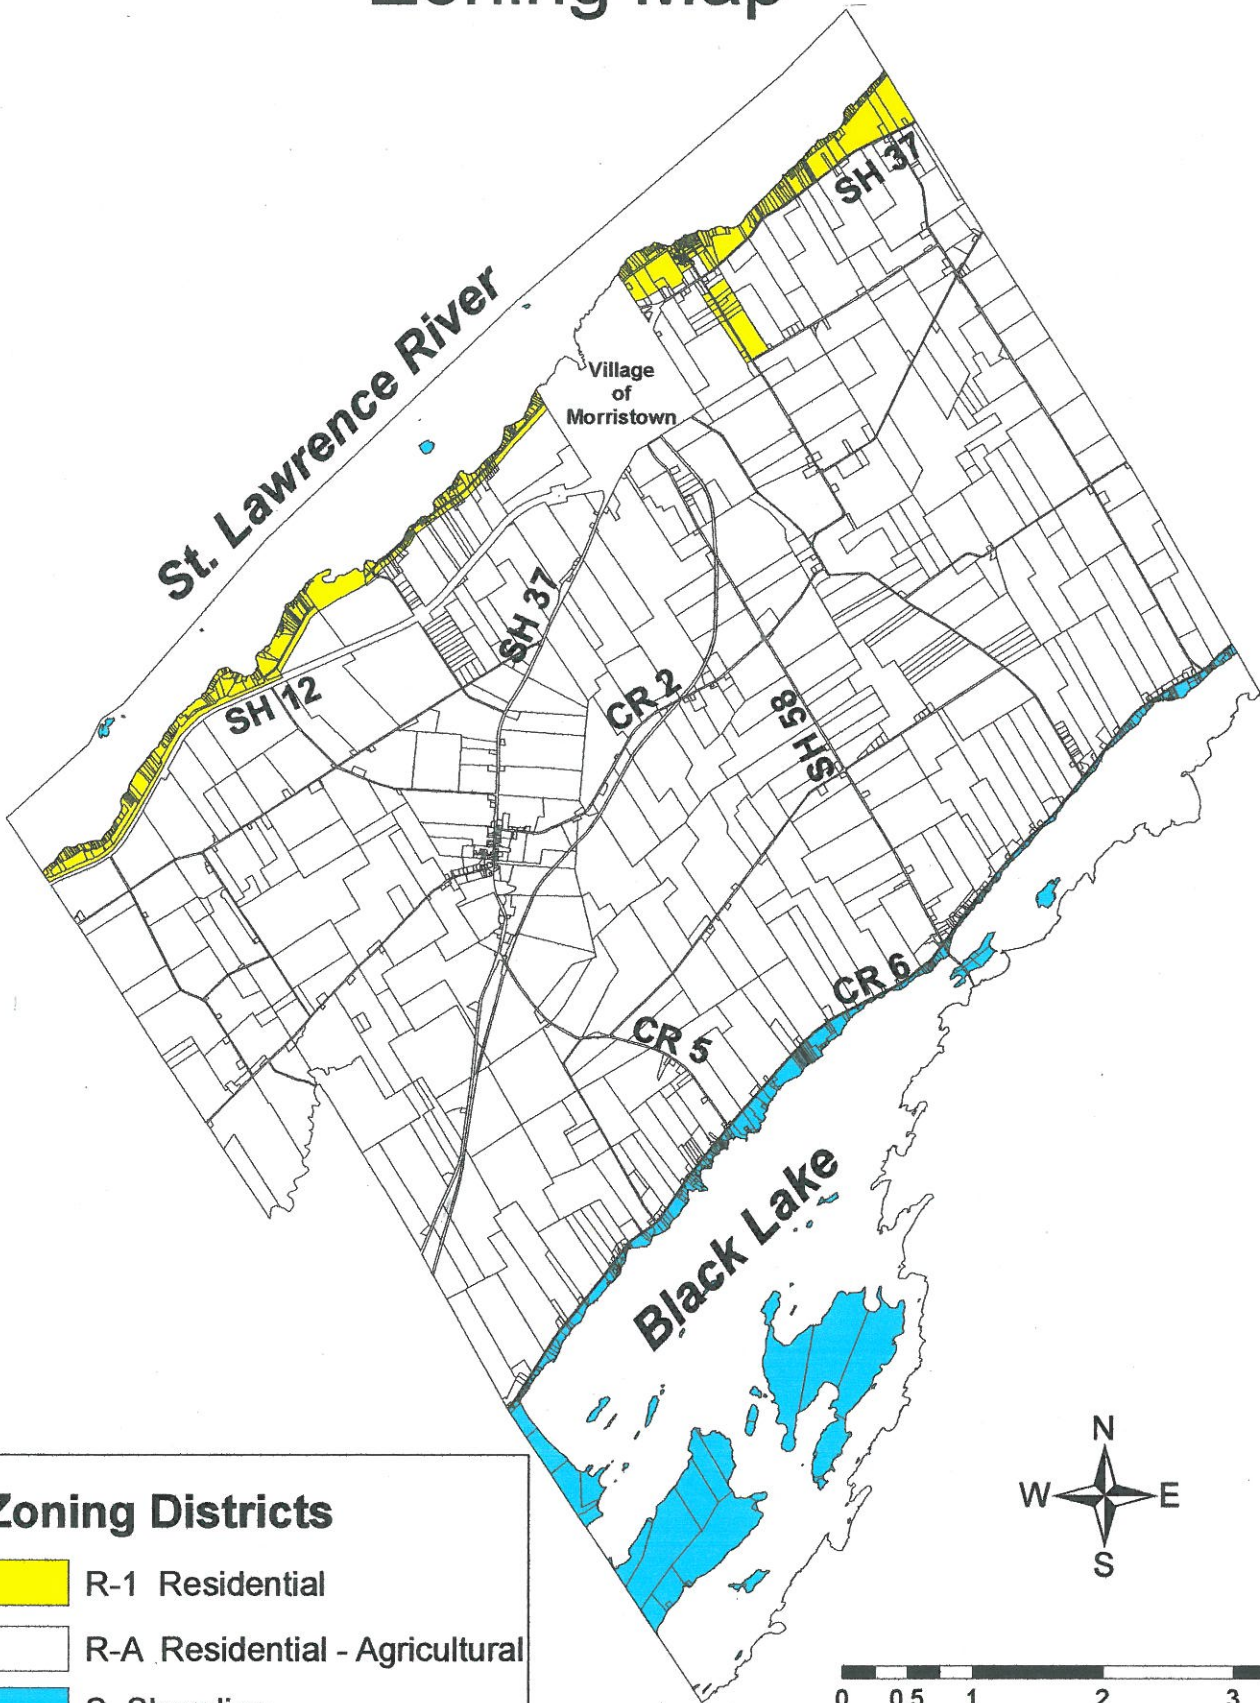

# Town of Morristown Zoning Map

**Zoning Districts**

-  R-1 Residential
-  R-A Residential - Agricultural
-  S Shoreline